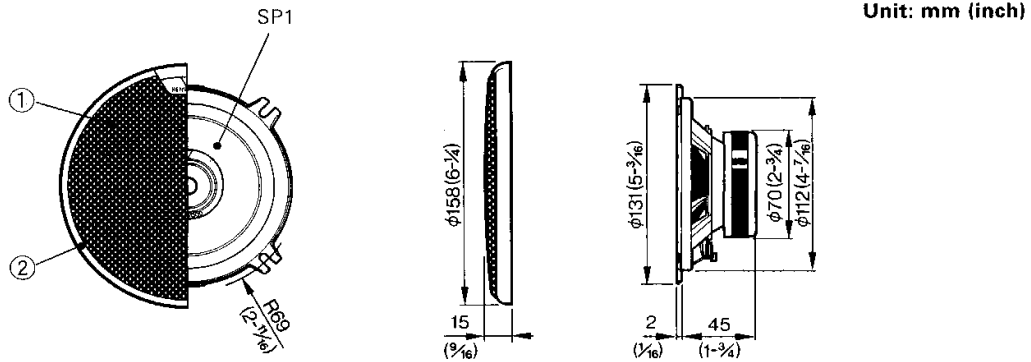

DOOR/REAR DECK SPEAKER
KFC-1365
SERVICE MANUAL

KENWOOD

©1996-1 PRINTED IN JAPAN
B51-6949-00 (MC) 1342

EXTERNAL VIEW